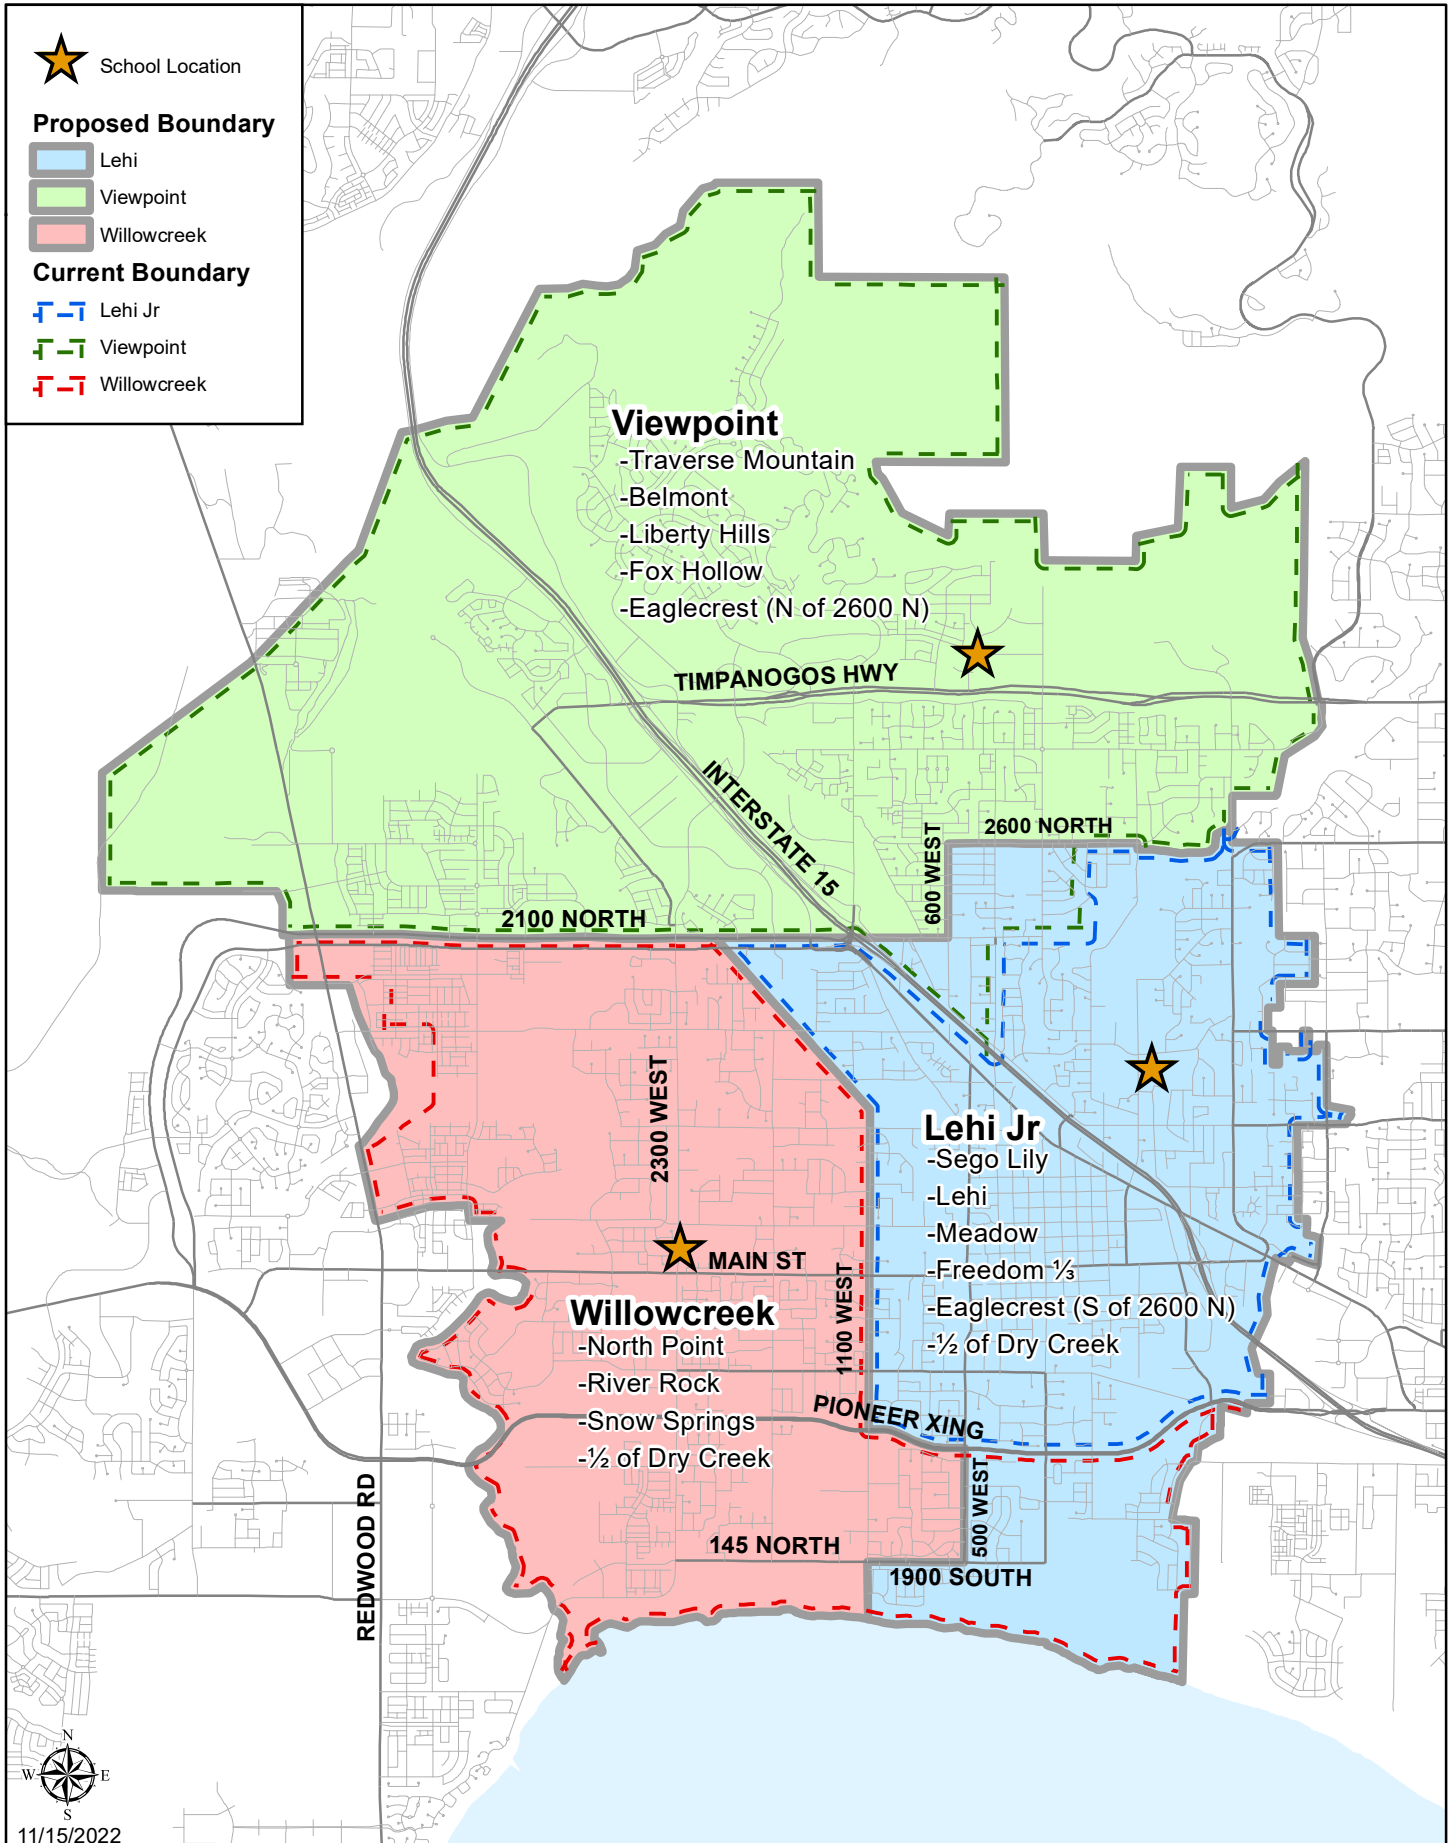

JUNIOR HIGH/MIDDLE SCHOOL BOUNDARY - OPTION A

Proposed for Fall 2023 - Encompassed Feeder Elementary School Boundaries are Listed

Option A - Middle School Boundary - (1/2 of Eaglecrest to LJM, 1/2 of Dry Creek to LJM) - Closed Boundaries